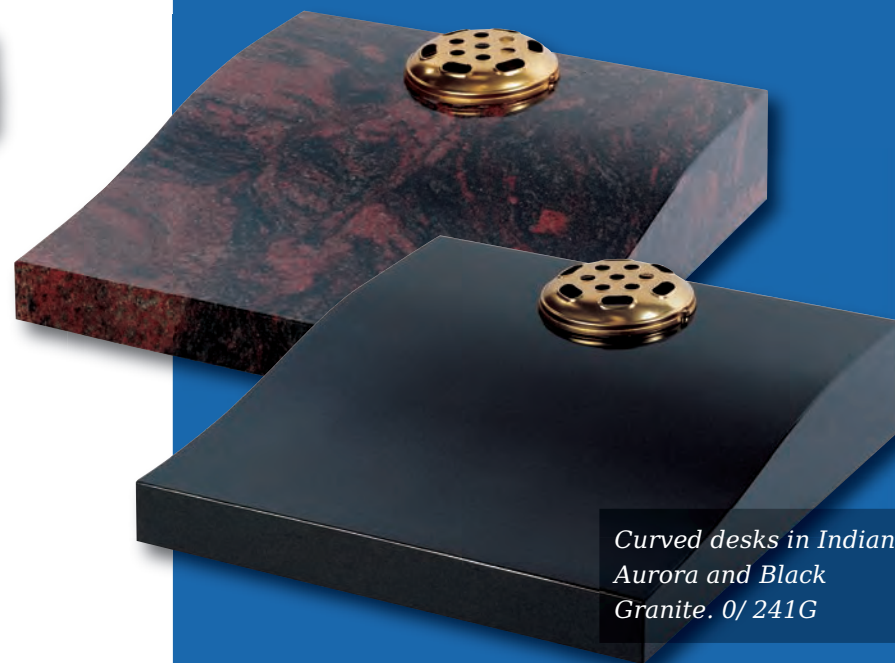

*Desk with pitched edge in
Blue Pearl granite. 0/244G*

*Blue Pearl granite wedge
with pitched edge. 0/243G*

*South African Dark Grey
polished wedge. 0/230G*

*Desk with raised book in
Black Granite. 0/245G*