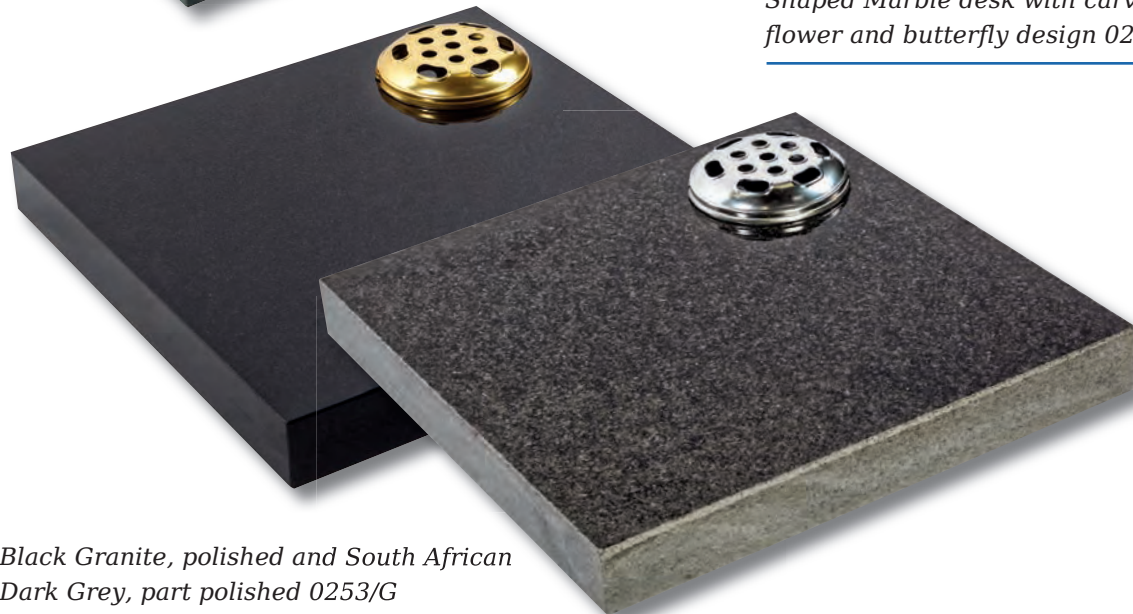

*Black Granite, polished and South African
Dark Grey, part polished 0253/G*