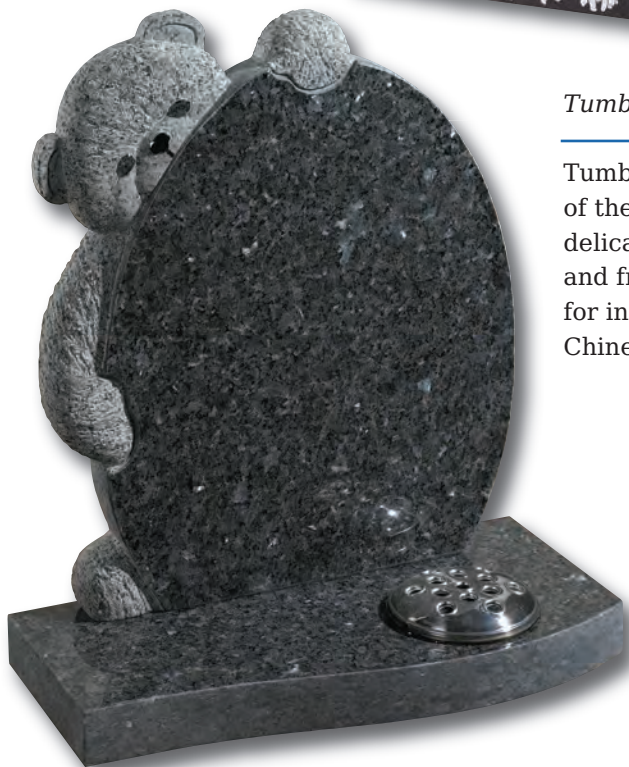

Bentley

Classic and endearing 'Bentley Bear' hand carved in Blue Pearl granite

Fairy Inscription

Our fairytale images can be combined with any letter to truly personalise your memorial. Stone shown is Blue Pearl granite